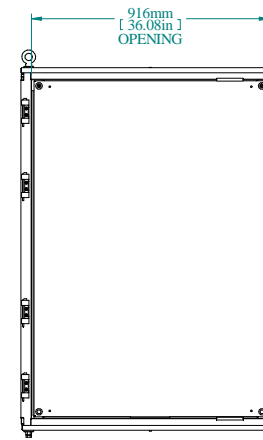

SECTION A-A

TOP VIEW

REAR VIEW

L.S. VIEW

FRONT VIEW

FRONT VIEW DOOR REMOVED

INNER PANEL

BOTTOM VIEW

PART NUMBERS	
HFMD14105	PAINTED TEXTURED GRAY RAL 7035

NOTES
Welded Assembly See Hammond Website for Additional Accessories

Data subject to change without notice. Isometric drawing not to scale.

**HAMMOND
MANUFACTURING™**