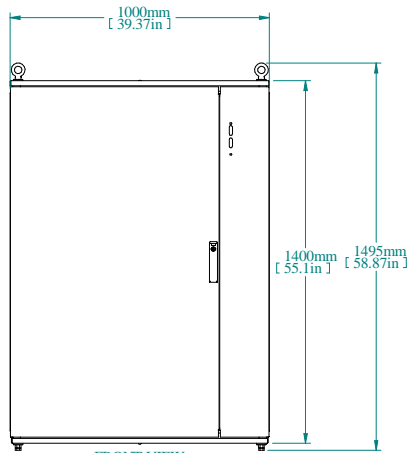

SECTION A-A

TOP VIEW

REAR VIEW

L.S. VIEW

FRONT VIEW

FRONT VIEW DOOR REMOVED

INNER PANEL

BOTTOM VIEW

PART NUMBERS	
HFMD14105	PAINTED TEXTURED GRAY RAL 7035

NOTES
Welded Assembly See Hammond Website for Additional Accessories

Data subject to change without notice. Isometric drawing not to scale.

**HAMMOND
MANUFACTURING™**