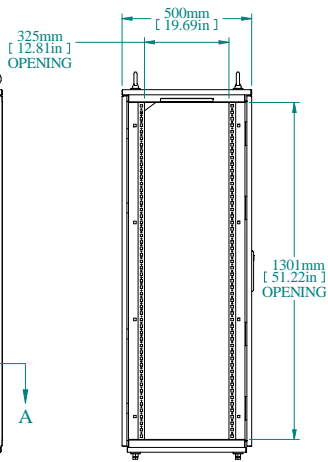

SECTION A-A

TOP VIEW

REAR VIEW

L.S. VIEW

FRONT VIEW

FRONT VIEW DOOR REMOVED

INNER PANEL

BOTTOM VIEW

PART NUMBERS	
HFMD14105	PAINTED TEXTURED GRAY RAL 7035

NOTES
Welded Assembly See Hammond Website for Additional Accessories

Data subject to change without notice. Isometric drawing not to scale.

**HAMMOND
MANUFACTURING™**