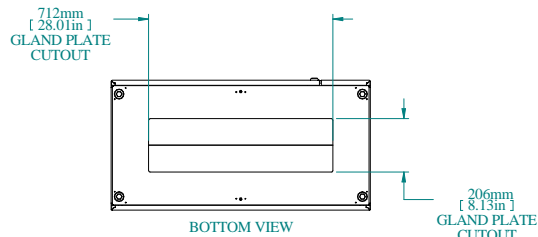

SECTION A-A

TOP VIEW

REAR VIEW

L.S. VIEW

FRONT VIEW

FRONT VIEW DOOR REMOVED

INNER PANEL

BOTTOM VIEW

PART NUMBERS	
HFMD14105	PAINTED TEXTURED GRAY RAL 7035

NOTES
Welded Assembly See Hammond Website for Additional Accessories

Data subject to change without notice. Isometric drawing not to scale.

**HAMMOND
MANUFACTURING™**