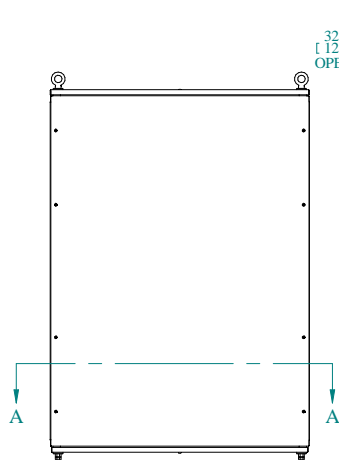

SECTION A-A

TOP VIEW

REAR VIEW

L.S. VIEW

FRONT VIEW

FRONT VIEW DOOR REMOVED

INNER PANEL

BOTTOM VIEW

PART NUMBERS	
HFMD14105	PAINTED TEXTURED GRAY RAL 7035

NOTES
Welded Assembly See Hammond Website for Additional Accessories

Data subject to change without notice. Isometric drawing not to scale.

**HAMMOND
MANUFACTURING™**